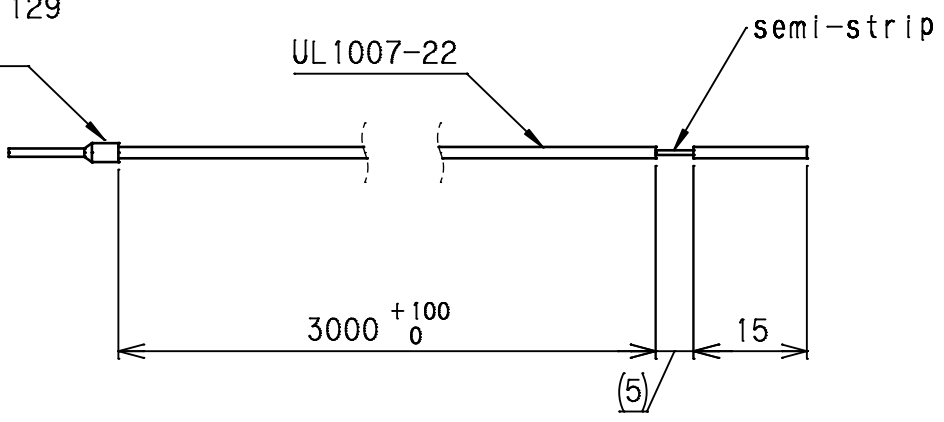

A  
B  
C  
D

ferrule  
AI 0.34-10 TQ-3241129  
Phoenix contact

No.	Cable Colors
1	brown
2	red
3	orange
4	yellow
5	green
6	blue
7	purple
8	gray
9	White

This product is a set of 9.

UNIT: mm

REVISION	DATE	DESCRIPTION	REVISED
000			

ISSUE DATE	SCALE	APPROVED	NAME
2023/11/30	1 : 1	A. INADA	EXCB2-FER08-22-3-9CL
	SHEET SIZE	CHECKED	DRAWING NAME
	A4	K. SAITO	外観図
PROJECTION		DESIGNED	DRAWING No.
		T. MATSUSHITA	REVISION
		DRAWN	SHEET
		T. MATSUSHITA	UE05960-G
			000
			1/1